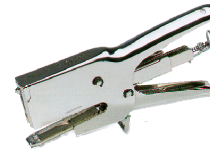

Tools and Fasteners

R24 Hammer Tacker

Uses Rapid 11 Fasteners
 • 06mm to 12 mm

R19E Hammer Tacker

Uses Rapid 19E Fasteners
 • 06mm

Rapid R211 Hammer Tacker

<u>Fasteners</u>	Leg	Crown	M/Box	Bx/Car	Bx/Pal
Rapid 11/08	5/16"	3/8"	5	20	1600
Rapid 11/10	3/8"	3/8"	5	20	1560
Rapid 11/12	1/2"	3/8"	5	15	1050

Rapid 19E Hammer Tacker

<u>Fasteners</u>	Leg	Crown	M/Box	Bx/Car	Bx/Pal
Rapid 19/6 Staple	1/4"	1/4"	5	50	2,700

R34 Manual Tacker

Uses Rapid 11 Fasteners
 • 06mm to 12 mm

R31 Plier Stapler

Uses C-STCR5019 Fasteners
 • 06mm to 12 mm

Rapid R34 Manual Tacker

<u>Fasteners</u>	Leg	Crown	M/Box	Bx/Car	Bx/Pal
Rapid 11/08	5/16"	3/8"	5	20	1600
Rapid 11/10	3/8"	3/8"	5	20	1560
Rapid 11/12	1/2"	3/8"	5	15	1050

Rapid R31 Plier Stapler

<u>Fasteners</u>	Leg	Crown	M/Box	Bx/Car	Bx/Pal
C-STCR5019/10	3/8"	7/16"	5	20	900
C-STCR5019/12	1/2"	7/16"	5	20	760