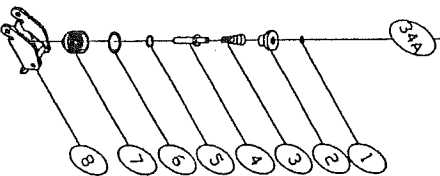

SWITCH OPTIONAL

33A (SINGLE/BUMP FIRE SWITCH)

ITEM	PART NO	DESCRIPTION
33A-1	DR0319R	O RING
33A-2	11003401	TRIGGER VALVE HEAD
33A-3	11006901	SPRING
33A-4	11003504	TRIGGER VALVE STEM
33A-5	DR2515H	O RING
33A-6	DR1119R	O RING
33A-7	11003803	TRIGGER VALVE GUIDE
33A-8	13907701	SINGLE/BUMP FIRE SWITCH
33A-9	PRO515R	PU RING
33A-10	13904501A	TRIGGER ASSEMBLY

34A (SINGLE FIRE SWITCH)

ITEM	PART NO	DESCRIPTION
34A-1	DR0319R	O RING
34A-2	11003401	TRIGGER VALVE HEAD
34A-3	11006901	SPRING
34A-4	11003504	TRIGGER VALVE STEM
34A-5	DR2515H	O RING
34A-6	DR1119R	O RING
34A-7	11003803	TRIGGER VALVE GUIDE
34A-8	13904501A	TRIGGER ASSEMBLY

35A (BUMP FIRE SWITCH)

ITEM	PART NO	DESCRIPTION
35A-1	DR0319R	O RING
35A-2	11003401	TRIGGER VALVE HEAD
35A-3	11006901	SPRING
35A-4	11003503	TRIGGER VALVE STEM
35A-5	DR2515H	O RING
35A-6	DR1119R	O RING
35A-7	11003803	TRIGGER VALVE GUIDE
35A-8	15104501A	TRIGGER ASSEMBLY