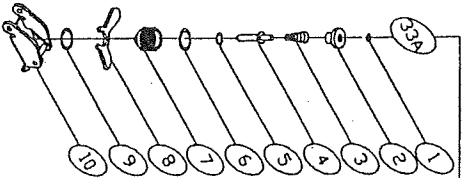

SWITCH OPTIONAL

33A (SINGLE/BUMP FIRE SWITCH)

ITEM	PART NO	DESCRIPTION
33A-1	DR0319R	O RING
33A-2	11003401	TRIGGER VALVE HEAD
33A-3	11006901	SPRING
33A-4	11003504	TRIGGER VALVE STEM
33A-5	DR2515H	O RING
33A-6	DR1119R	O RING
33A-7	11003803	TRIGGER VALVE GUIDE
33A-8	13907701	SINGLE/BUMP FIRE SWITCH
33A-9	PRO515R	PU RING
33A-10	13904501A	TRIGGER ASSEMBLY

34A (SINGLE FIRE SWITCH)

ITEM	PART NO	DESCRIPTION
34A-1	DR0319R	O RING
34A-2	11003401	TRIGGER VALVE HEAD
34A-3	11006901	SPRING
34A-4	11003504	TRIGGER VALVE STEM
34A-5	DR2515H	O RING
34A-6	DR1119R	O RING
34A-7	11003803	TRIGGER VALVE GUIDE
34A-8	13904501A	TRIGGER ASSEMBLY

35A (BUMP FIRE SWITCH)

ITEM	PART NO	DESCRIPTION
35A-1	DR0319R	O RING
35A-2	11003401	TRIGGER VALVE HEAD
35A-3	11006901	SPRING
35A-4	11003503	TRIGGER VALVE STEM
35A-5	DR2515H	O RING
35A-6	DR1119R	O RING
35A-7	11003803	TRIGGER VALVE GUIDE
35A-8	15104501A	TRIGGER ASSEMBLY