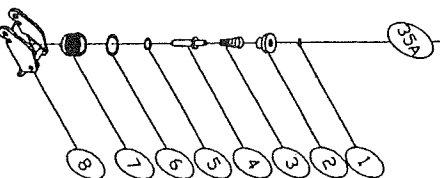

SWITCH OPTIONAL

33A (SINGLE/BUMP FIRE SWITCH)

ITEM	PART NO	DESCRIPTION
33A-1	DR0319R	O RING
33A-2	11003401	TRIGGER VALVE HEAD
33A-3	11006901	SPRING
33A-4	11003504	TRIGGER VALVE STEM
33A-5	DR2515H	O RING
33A-6	DR1119R	O RING
33A-7	11003803	TRIGGER VALVE GUIDE
33A-8	13907701	SINGLE/BUMP FIRE SWITCH
33A-9	PRO515R	PU RING
33A-10	13904501A	TRIGGER ASSEMBLY

34A (SINGLE FIRE SWITCH)

ITEM	PART NO	DESCRIPTION
34A-1	DR0319R	O RING
34A-2	11003401	TRIGGER VALVE HEAD
34A-3	11006901	SPRING
34A-4	11003504	TRIGGER VALVE STEM
34A-5	DR2515H	O RING
34A-6	DR1119R	O RING
34A-7	11003803	TRIGGER VALVE GUIDE
34A-8	13904501A	TRIGGER ASSEMBLY

35A (BUMP FIRE SWITCH)

ITEM	PART NO	DESCRIPTION
35A-1	DR0319R	O RING
35A-2	11003401	TRIGGER VALVE HEAD
35A-3	11006901	SPRING
35A-4	11003503	TRIGGER VALVE STEM
35A-5	DR2515H	O RING
35A-6	DR1119R	O RING
35A-7	11003803	TRIGGER VALVE GUIDE
35A-8	15104501A	TRIGGER ASSEMBLY